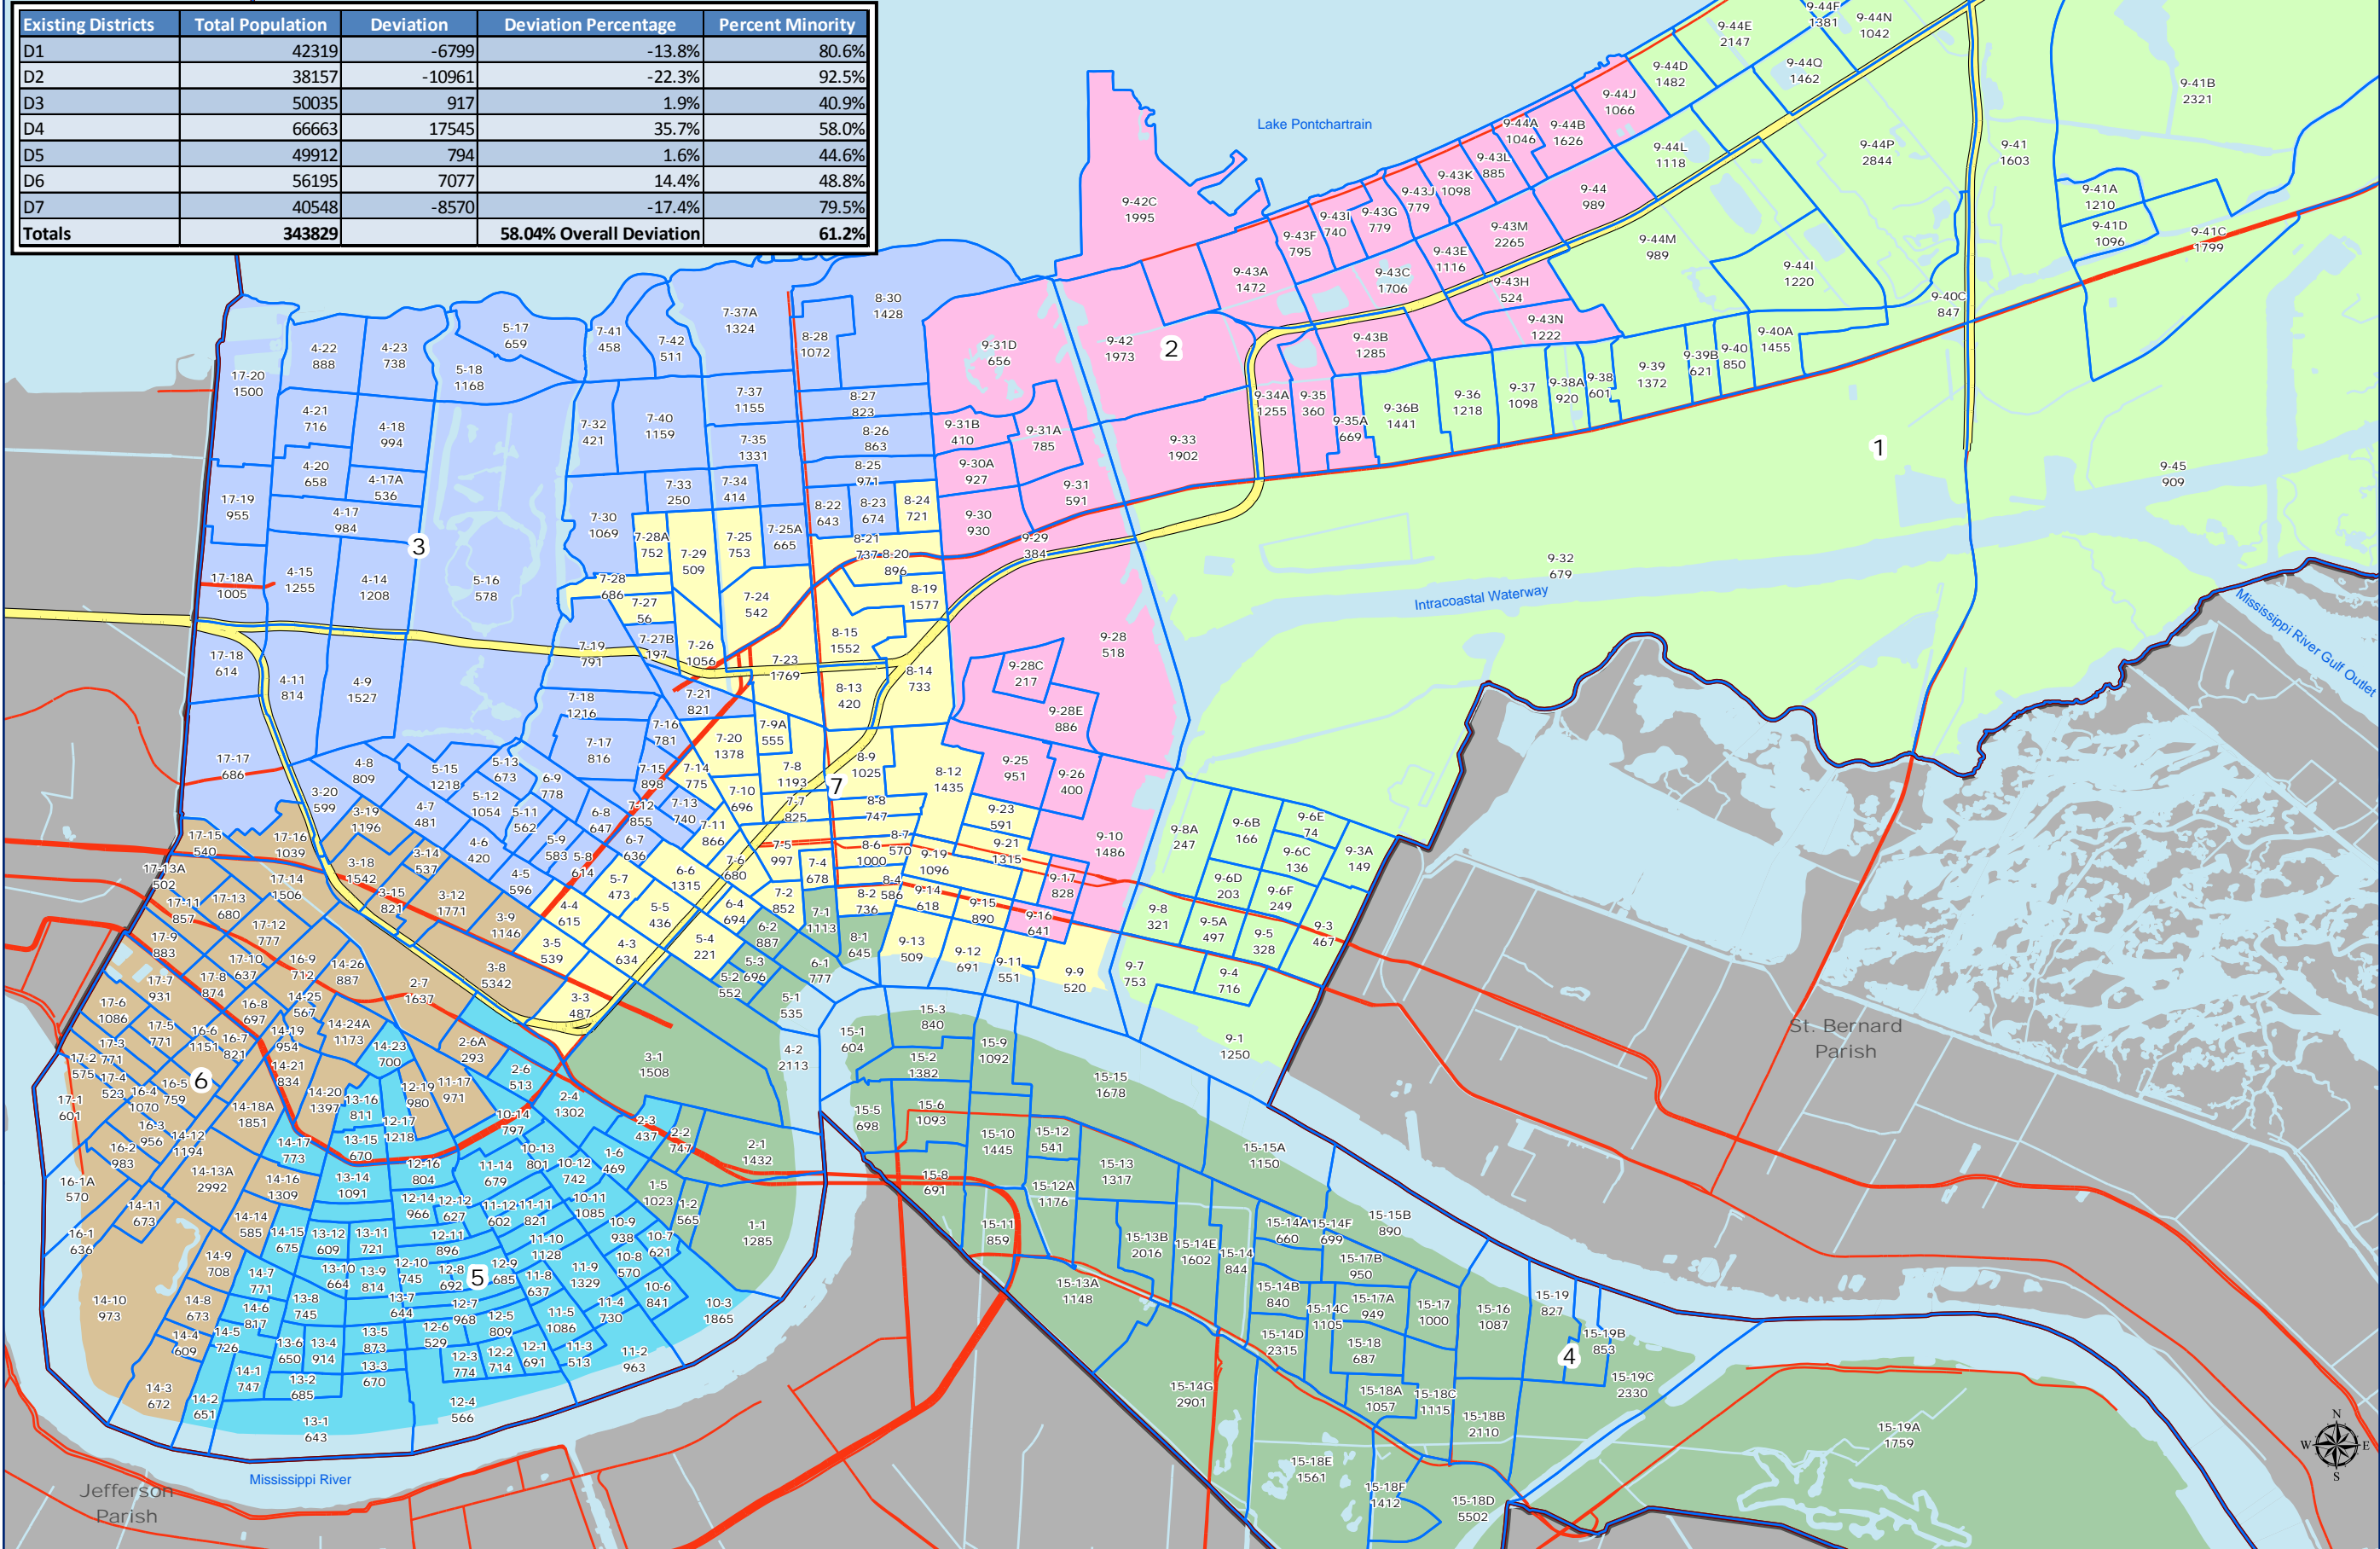

Orleans Parish School Board

Existing Districts	Total Population	Deviation	Deviation Percentage	Percent Minority
D1	42319	-6799	-13.8%	80.6%
D2	38157	-10961	-22.3%	92.5%
D3	50035	917	1.9%	40.9%
D4	66663	17545	35.7%	58.0%
D5	49912	794	1.6%	44.6%
D6	56195	7077	14.4%	48.8%
D7	40548	-8570	-17.4%	79.5%
Totals	343829		58.04% Overall Deviation	61.2%

Orleans Parish

1. **Legend**
2. Parishes
   - Precincts
3. **Roads**
4. **Type**
5. Interstate
   - US Hwy
   - State Hwy
   - Hydrography
6. **School Board Districts**
7. 1
   - 2
   - 3
   - 4
   - 5
   - 6
   - 7
   - Water

GCR & Associates, Inc.
TEL 504 304 2500 / 800 259 6192
FAX 504 304 2525
2021 Lakeshore Drive
New Orleans, LA 70122
UNO Research & Technology Park
Advanced Technology Center

Existing Districts